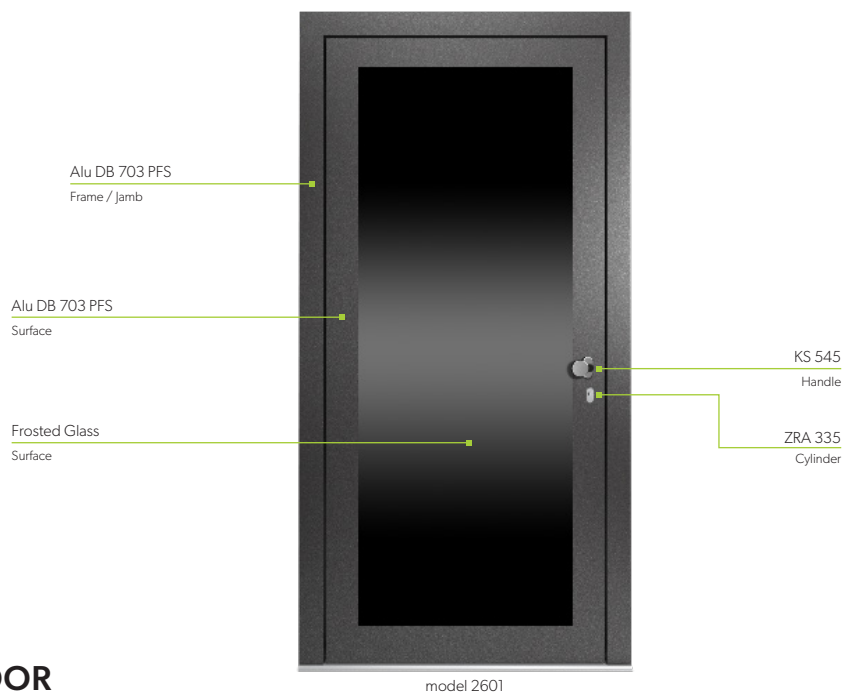

September 2024

www.laros.com.au

LAROS
TECHNOLOGIES

FRONT DOOR POPULAR OPTIONS

DÖPFNER
HOLZ  ALUMINIUM-KOMPETENZ
FENSTER . HAUSTÜREN . FASSADEN

TIMBER & ALU-CAD WITH GLASS INSERT

FRONT DOOR OPTION 1

Width: 1150 **Height:** 2200
Cost: \$8,555 + GST
Opening dimension: 990

Sidelight width: 300
Total width: 1450
Cost with sidelight: \$10,124+ GST

FRONT DOOR OPTION 2

Width: 1100 **Height:** 2200
Cost: \$8,528 + GST
Opening dimension: 940

Sidelight width: 300
Total width: 1400
Cost with sidelight: \$10,097 + GST

FRONT DOOR OPTION 3

Width: 1000 **Height:** 2200
Cost: \$8,476 + GST
Opening dimension: 840

Sidelight width: 300
Total width: 1300
Cost with sidelight: \$10,045 + GST

FRONT DOOR OPTION 4

Width: 900 **Height:** 2200
Cost: \$8,424 + GST
Opening dimension: 740