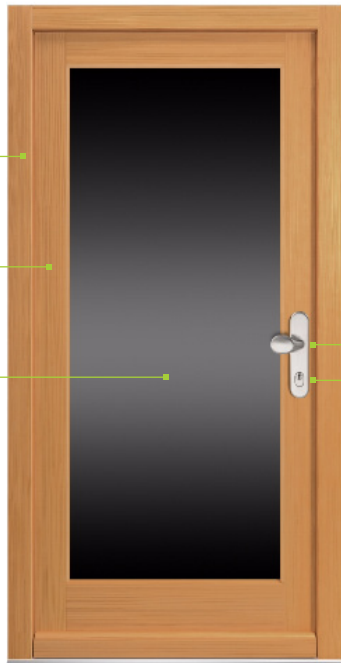

CUSTOM DOOR MODELS

SPRUCE PREMIUM GLASS DOORS

Spruce Timber
Frame / Jamb

Spruce Timber
Surface

Clear Glass
Surface

LS-426
Handle

LS-426
Cylinder

model 1601

FRONT DOOR OPTION 15

Width: 1100 **Height:** 2200
Cost: $6,595 + GST
Opening dimension: 940

FRONT DOOR OPTION 16

Width: 1150 **Height:** 2200
Cost: $7,304 + GST
Opening dimension: 990