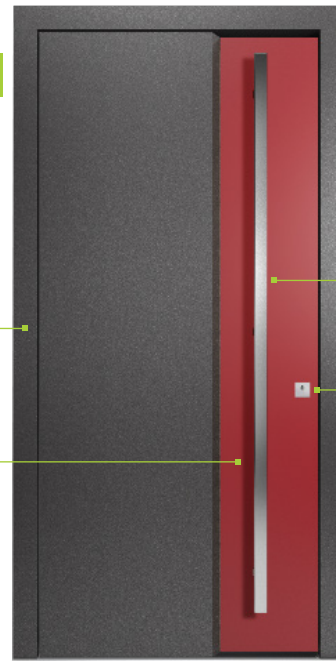

Alu Epsilon
Frame / jamb

Alu NCS S1060-G70Y
Surface

SGD-832 | 1800
Handle

SRA 311
Cylinder

model 5505

Cost estimate according to exchange rate of EU/AUD 0.60
Current price issued at time of formal quoting

Cost Estimate using Spruce unless otherwise specified with Premium 10 External Colour.
Please Note: Larch and Oak are available at a higher cost
Fully customised dimensions available upon request.