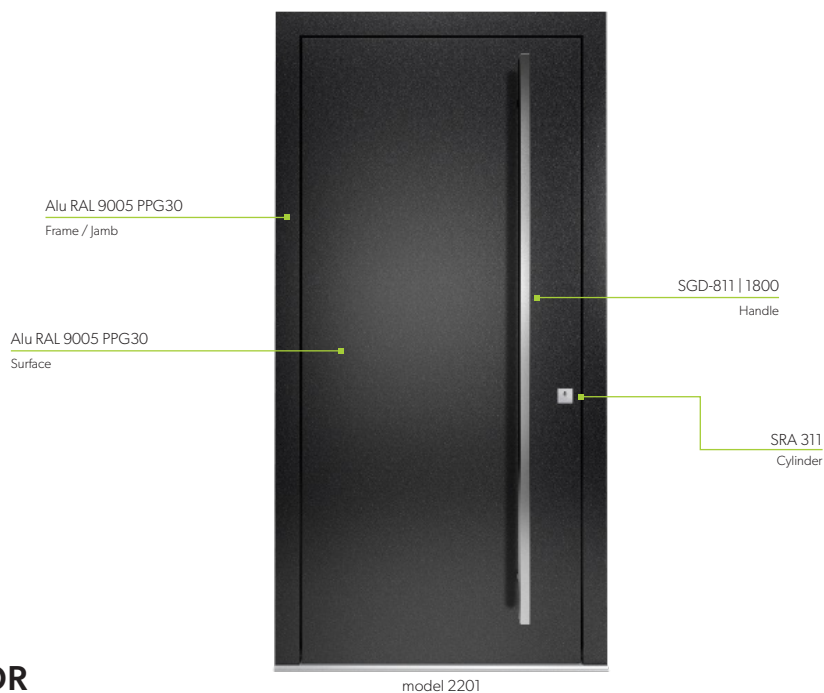

TIMBER & ALU-CAD

SOLID DOOR WITH FULL ALU-COVER

FRONT DOOR OPTION 5

Width: 1150 **Height:** 2200
Cost: $11,436 + GST
Opening dimension: 990

Sidelight width: 300
Total width: 1450
Cost with sidelight: $13,005 + GST

FRONT DOOR OPTION 6

Width: 1100 **Height:** 2200
Cost: $11,430 + GST
Opening dimension: 940

Sidelight width: 300
Total width: 1400
Cost with sidelight: $13,000 + GST

FRONT DOOR OPTION 7

Width: 1000 **Height:** 2200
Cost: $11,419 + GST
Opening dimension: 840

Sidelight width: 300
Total width: 1300
Cost with sidelight: $12,988 + GST

FRONT DOOR OPTION 8

Width: 900 **Height:** 2200
Cost: $11,407 + GST
Opening dimension: 740

Sidelight width: 300
Total width: 1200
Cost with sidelight: $12,976 + GST

Cost estimate according to exchange rate of EU/AUD 0.60
Current price issued at time of formal quoting

Cost Estimate using Spruce unless otherwise specified with Premium 10 External Colour.
Please Note: Larch and Oak are available at a higher cost
Fully customised dimensions available upon request.