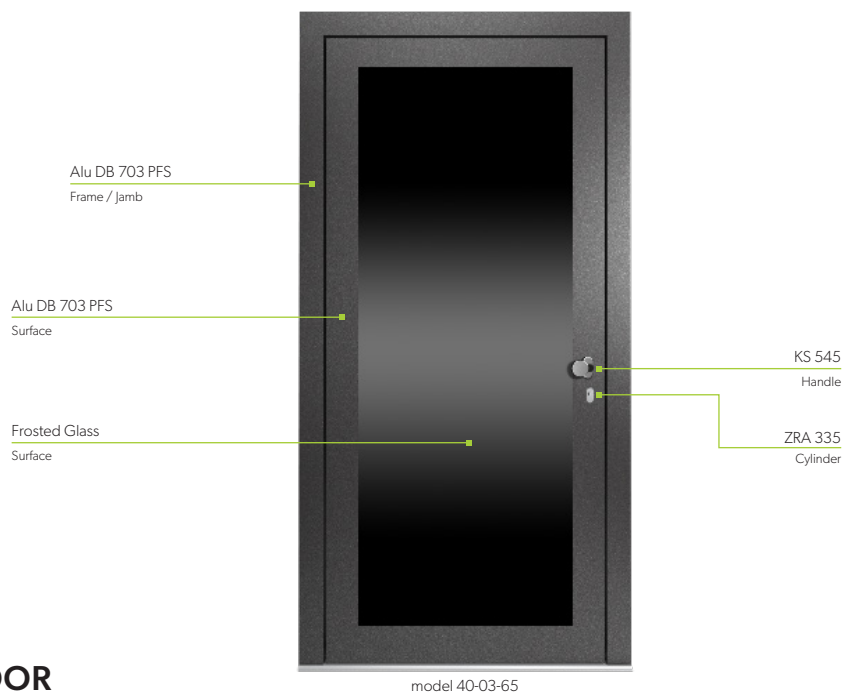

March 2023

www.laros.com.au

LAROS
TECHNOLOGIES

FRONT DOOR POPULAR OPTIONS

DÖPFNER
HOLZ  ALUMINIUM-KOMPETENZ
FENSTER . HAUSTÜREN . FASSADEN

TIMBER & ALU-CAD WITH GLASS INSERT

FRONT DOOR OPTION 1

Width: 1150 **Height:** 2200
Cost: \$10,070 + GST
Opening dimension: 990

Sidelight width: 300
Total width: 1450
Cost with sidelight: \$12,080 + GST

FRONT DOOR OPTION 2

Width: 1100 **Height:** 2200
Cost: \$9,980 + GST
Opening dimension: 940

Sidelight width: 300
Total width: 1400
Cost with sidelight: \$11,360 + GST

FRONT DOOR OPTION 3

Width: 1000 **Height:** 2200
Cost: \$9,810 + GST
Opening dimension: 840

Sidelight width: 300
Total width: 1300
Cost with sidelight: \$11,190 + GST

FRONT DOOR OPTION 4

Width: 900 **Height:** 2200
Cost: \$9,630 + GST
Opening dimension: 740