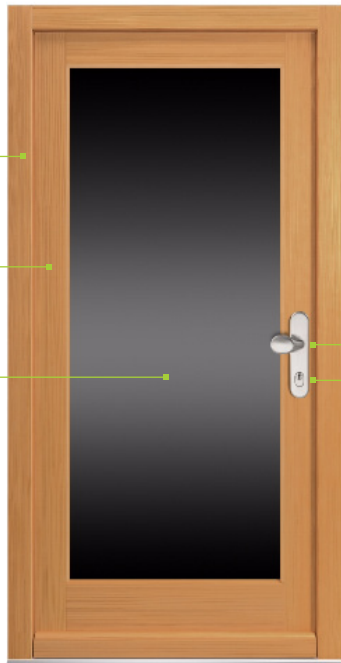

CUSTOM DOOR MODELS

SPRUCE PREMIUM GLASS DOORS

---

model 11-10-01

Spruce Timber
Frame / Jamb

Spruce Timber
Surface

Clear Glass
Surface

LS-426
Handle

LS-426
Cylinder

FRONT DOOR OPTION 15

Width: 1100 **Height:** 2200
Cost: $6,900 + GST
Opening dimension: 940

FRONT DOOR OPTION 16

Width: 1150 **Height:** 2200
Cost: $7,930 + GST
Opening dimension: 990