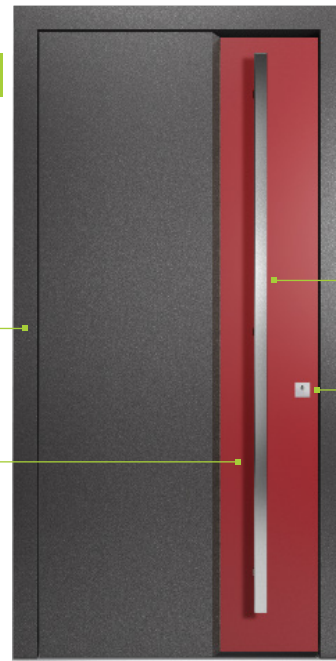

Alu Epsilon
Frame / jamb

Alu NCS S1060-G70Y
Surface

SGD-832 | 1800
Handle

SRA 311
Cylinder

model 62.06.01

Cost estimate according to exchange rate of EU/AUD 0.64
Current price issued at time of formal quoting

Cost Estimate using Spruce unless otherwise specified with Premium 10 External Colour.
Please Note: Larch and Oak are available at a higher cost
Fully customised dimensions available upon request.