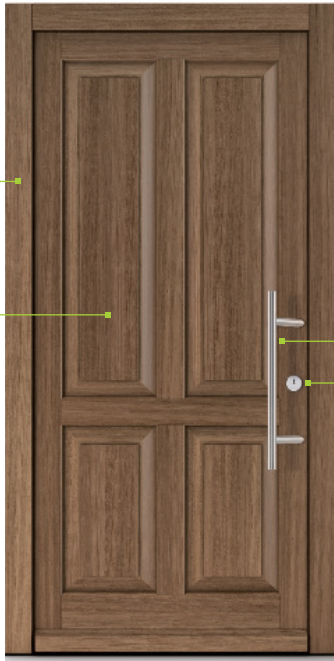

CUSTOM DOOR MODELS

CLASSIC & PREMIUM 10

Larch Timber
Frame / jamb

Larch Timber
Surface

SGD-821
Handle

SRA-321
Cylinder

model 10.08.07

FRONT DOOR OPTION 11

Width: 1150 **Height:** 2200
Cost: $9,580 + GST
Opening dimension: 990

Sidelight width: 300
Total width: 1450
Cost with sidelight: $12,120 + GST

FRONT DOOR OPTION 12

Width: 1150 **Height:** 2200
Cost: $15,340 + GST
Opening dimension: 990

Sidelight width: 300
Total width: 1450
Cost with sidelight: $18,400 + GST